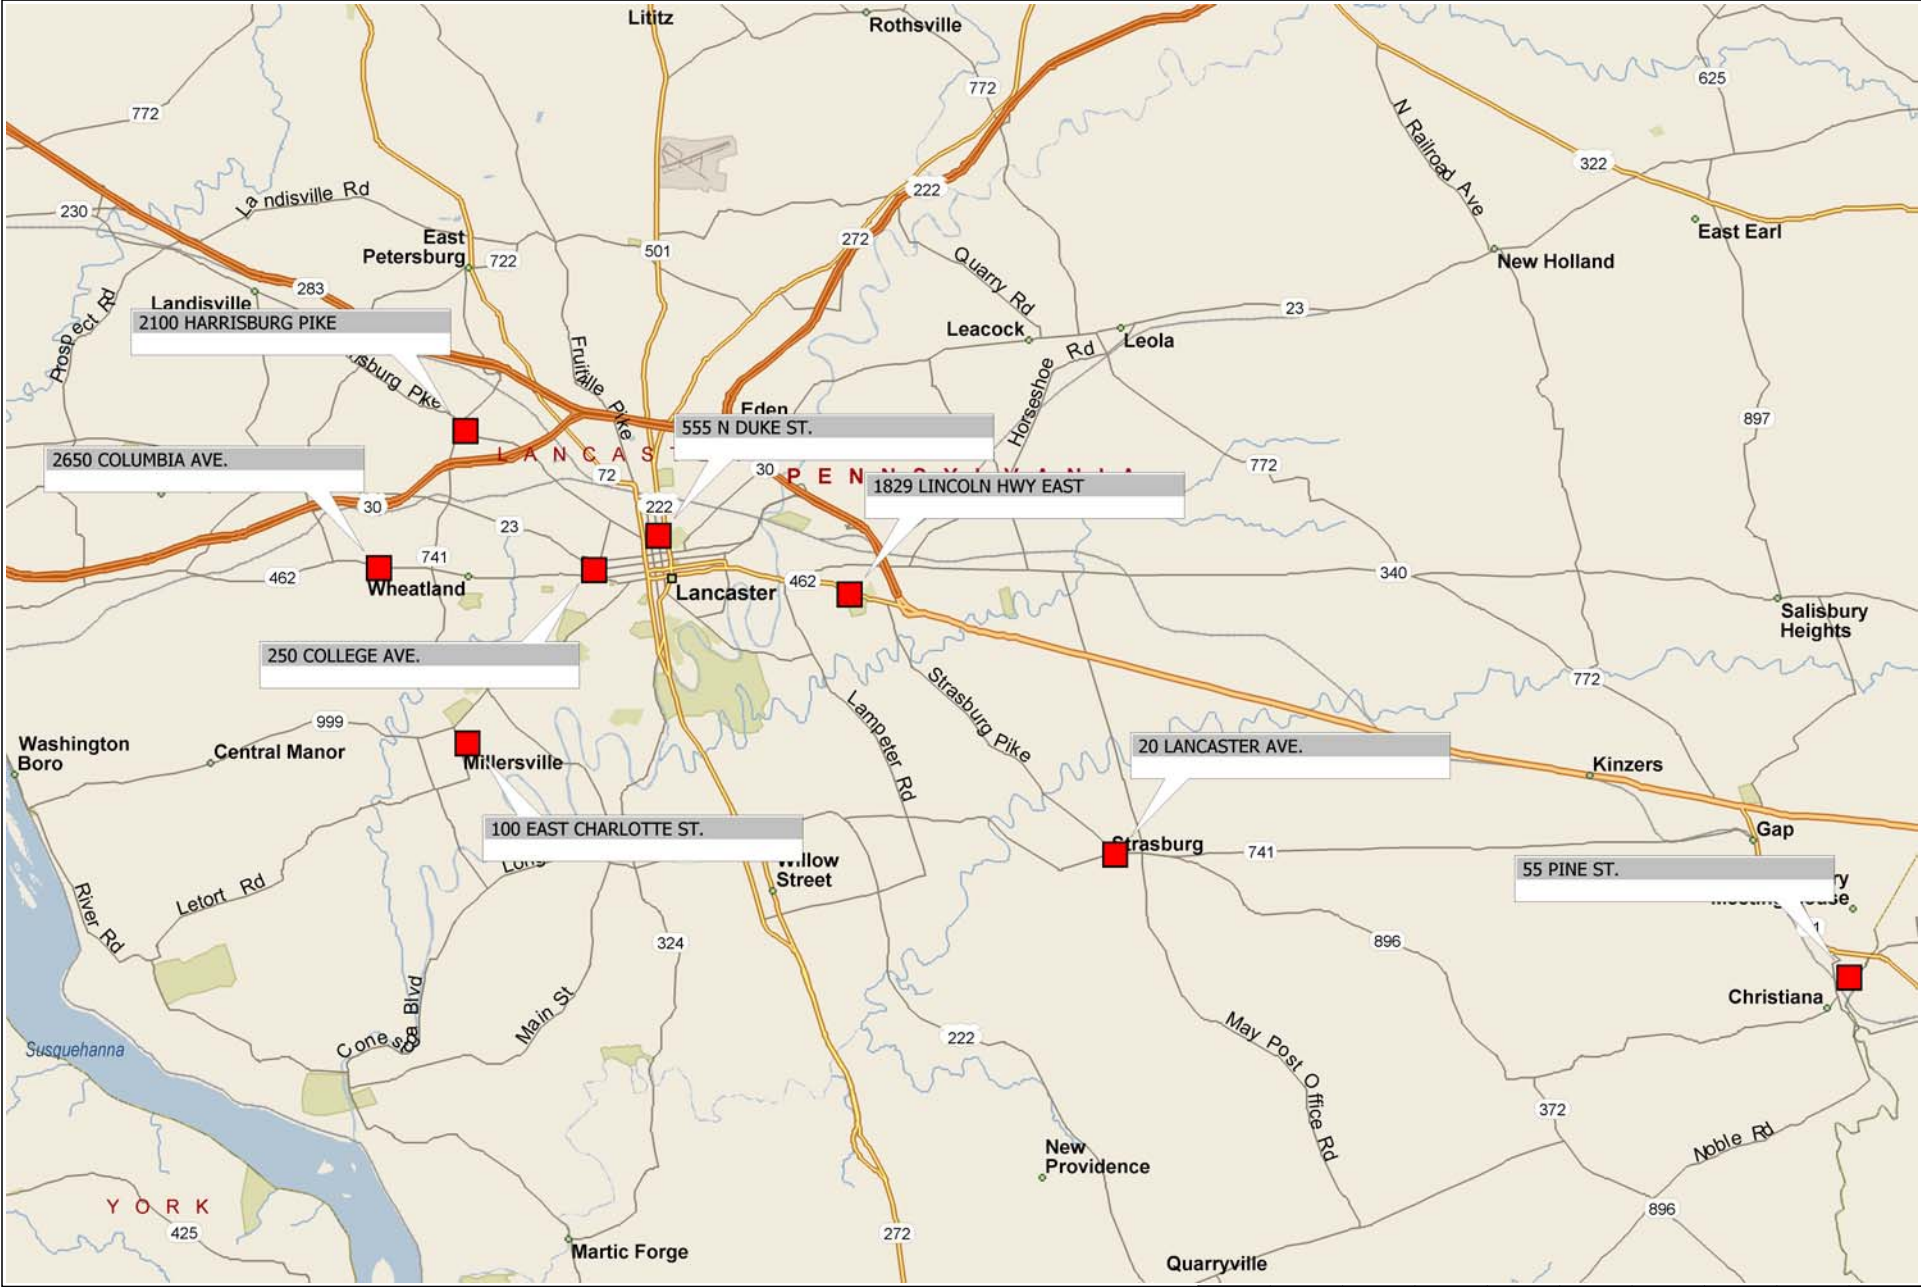

Our Station Locations

Copyright © and (P) 1988–2006 Microsoft Corporation and/or its suppliers. All rights reserved. <http://www.microsoft.com/mappoint/>
 Portions © 1990–2005 InstallShield Software Corporation. All rights reserved. Certain mapping and direction data © 2005 NAVTEQ. All rights reserved. The Data for areas of Canada includes information taken with permission from Canadian authorities, including: © Her Majesty the Queen in Right of Canada, © Queen's Printer for Ontario. NAVTEQ and NAVTEQ ON BOARD are trademarks of NAVTEQ. © 2005 Tele Atlas North America, Inc. All rights reserved. Tele Atlas and Tele Atlas North America are trademarks of Tele Atlas, Inc.